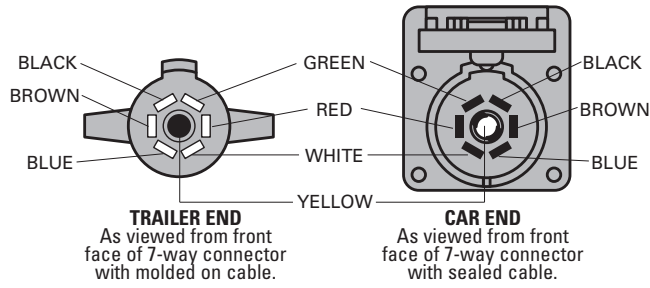

7-WAY RV BLADE CONNECTOR WIRING DIAGRAM

7-WAY MOLDED TRAILER/ SEALED CAR CONNECTOR & CABLE

7-WAY THERMO-PLASTIC/ METAL CONNECTOR

7 - WAY WIRING INDEX

Wire Color & Gauge	Molded Trailer/Sealed Car Connector Terminal	Thermo-Plastic/Metal Connector Terminal
White / 10 gauge	Common Ground	#1 Common Ground
Blue / 12 gauge	Electric Brake	#2 Electric Brake
Green / 14 gauge	Tail & License	#3 Tail & License
Black / 10 gauge	Battery Charge	#4 Battery Charge
Red / 14 gauge	Left Stop & Turn	#5 Left Stop & Turn
Brown / 14 gauge	Right Stop & Turn	#6 Right Stop & Turn
Yellow / 14 gauge	Center Auxiliary	#7 Center Auxiliary

7-WAY TRAILER CONNECTOR WIRING DIAGRAM

7-WAY MOLDED TRAILER CONNECTOR & CABLE

7 - WAY WIRE COLOR

Wire Color & Gauge
White / 10 gauge
Blue / 12 gauge
Green / 14 gauge
Black / 10 gauge
Red / 14 gauge
Brown / 14 gauge
Yellow / 14 gauge

6-WAY ZINC DIE-CAST CONNECTOR

TRAILER END
As viewed from core back side where wires are attached with screws.

CAR END
As viewed from core back side where wires are attached with screws.

6 - W A Y W I R I N G I N D E X

4-WAY ROUND PIN / FLAT CONNECTOR WIRING DIAGRAM

4-WAY ROUND PIN CONNECTOR

TRAILER END
As viewed from core back side where wires are attached with screws.

CAR END
As viewed from core back side where wires are attached with screws.