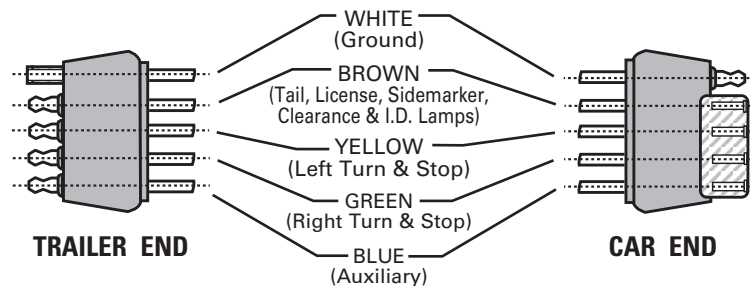

6-WAY ZINC DIE-CAST CONNECTOR

TRAILER END
As viewed from core back side where wires are attached with screws.

CAR END
As viewed from core back side where wires are attached with screws.

6 - W A Y W I R I N G I N D E X

4-WAY ROUND PIN / FLAT CONNECTOR WIRING DIAGRAM

4-WAY ROUND PIN CONNECTOR

TRAILER END
As viewed from core back side where wires are attached with screws.

CAR END
As viewed from core back side where wires are attached with screws.

4-WAY FLAT CONNECTOR

5-WAY FLAT CONNECTOR WIRING DIAGRAM

5-WAY FLAT CONNECTOR

TECHNICAL INFORMATION IS CURRENT AS OF THE PRINTING OF THIS CATALOG. CONTACT TECHNICAL SERVICE FOR PERIODIC UPDATES.