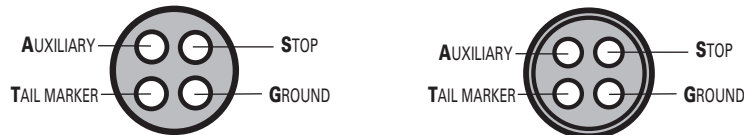

4-WAY ROUND PIN / FLAT CONNECTOR WIRING DIAGRAM

4-WAY ROUND PIN CONNECTOR

TRAILER END
As viewed from core back side where wires are attached with screws.

CAR END
As viewed from core back side where wires are attached with screws.