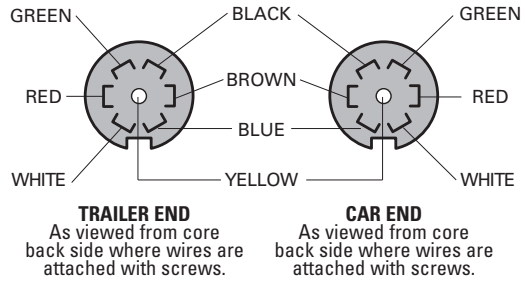

7-WAY RV BLADE CONNECTOR WIRING DIAGRAM

7-WAY MOLDED TRAILER/ SEALED CAR CONNECTOR & CABLE

7-WAY THERMO-PLASTIC/ METAL CONNECTOR

7 - WAY WIRING INDEX

Wire Color & Gauge	Molded Trailer/Sealed Car Connector Terminal	Thermo-Plastic/Metal Connector Terminal
White / 10 gauge	Common Ground	#1 Common Ground
Blue / 12 gauge	Electric Brake	#2 Electric Brake
Green / 14 gauge	Tail & License	#3 Tail & License
Black / 10 gauge	Battery Charge	#4 Battery Charge
Red / 14 gauge	Left Stop & Turn	#5 Left Stop & Turn
Brown / 14 gauge	Right Stop & Turn	#6 Right Stop & Turn
Yellow / 14 gauge	Center Auxiliary	#7 Center Auxiliary

6-WAY ZINC DIE-CAST CONNECTOR

TRAILER END
As viewed from core back side where wires are attached with screws.

CAR END
As viewed from core back side where wires are attached with screws.

6 - W A Y W I R I N G I N D E X

Wire Color & Gauge	Molded Trailer/Sealed Car Connector Terminal	Zinc Die-Cast Connector Terminal
White / 10/14 gauge	Common Ground	GD - Common Ground
Blue / 10/14 gauge	Electric Brake	S - Electric Brake
Green / 14 gauge	Right Stop & Turn	TM - Tail & License
Red / 10/14 gauge	Auxiliary	LT - Left Stop & Turn
Brown / 14 gauge	Tail & License	RT - Right Stop & Turn
Yellow / 14 gauge	Left Stop & Turn	A - Auxiliary

4-WAY ROUND PIN / FLAT CONNECTOR WIRING DIAGRAM

4-WAY ROUND PIN CONNECTOR

TRAILER END
As viewed from core back side where wires are attached with screws.

CAR END
As viewed from core back side where wires are attached with screws.