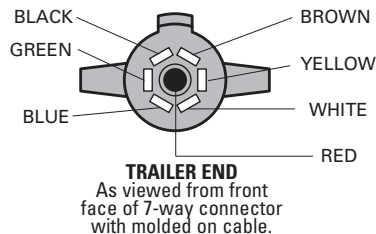

7-WAY RV BLADE CONNECTOR WIRING DIAGRAM

7-WAY MOLDED TRAILER/ SEALED CAR CONNECTOR & CABLE

7-WAY THERMO-PLASTIC/ METAL CONNECTOR

7 - WAY WIRING INDEX

Wire Color & Gauge	Molded Trailer/Sealed Car Connector Terminal	Thermo-Plastic/Metal Connector Terminal
White / 10 gauge	Common Ground	#1 Common Ground
Blue / 12 gauge	Electric Brake	#2 Electric Brake
Green / 14 gauge	Tail & License	#3 Tail & License
Black / 10 gauge	Battery Charge	#4 Battery Charge
Red / 14 gauge	Left Stop & Turn	#5 Left Stop & Turn
Brown / 14 gauge	Right Stop & Turn	#6 Right Stop & Turn
Yellow / 14 gauge	Center Auxiliary	#7 Center Auxiliary

7-WAY TRAILER CONNECTOR WIRING DIAGRAM

7-WAY MOLDED TRAILER CONNECTOR & CABLE

7 - WAY WIRE COLOR

Wire Color & Gauge
White / 10 gauge
Blue / 12 gauge
Green / 14 gauge
Black / 10 gauge
Red / 14 gauge
Brown / 14 gauge
Yellow / 14 gauge

6-WAY ZINC DIE-CAST CONNECTOR

TRAILER END
As viewed from core back side where wires are attached with screws.

CAR END
As viewed from core back side where wires are attached with screws.

6 - W A Y W I R I N G I N D E X

4-WAY ROUND PIN / FLAT CONNECTOR WIRING DIAGRAM

4-WAY ROUND PIN CONNECTOR

TRAILER END
As viewed from core back side where wires are attached with screws.

CAR END
As viewed from core back side where wires are attached with screws.