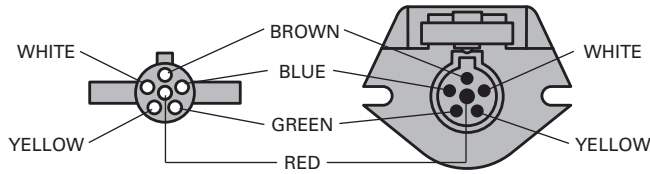

6-WAY ROUND PIN CONNECTOR WIRING DIAGRAM

**6-WAY MOLDED TRAILER/
SEALED CAR CONNECTOR & CABLE**

TRAILER END
As viewed from front face of 6-way connector with molded on cable.

CAR END
As viewed from front face of 6-way connector with sealed cable.