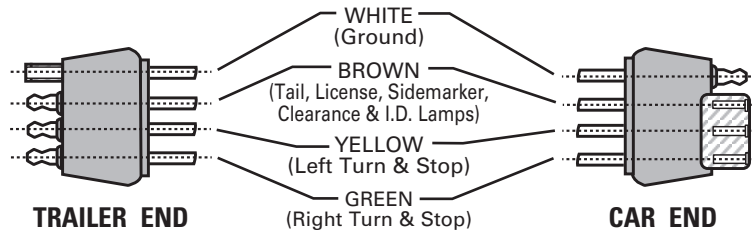

6-WAY ZINC DIE-CAST CONNECTOR

TRAILER END
As viewed from core back side where wires are attached with screws.

CAR END
As viewed from core back side where wires are attached with screws.

6 - W A Y W I R I N G I N D E X

4-WAY ROUND PIN / FLAT CONNECTOR WIRING DIAGRAM

4-WAY ROUND PIN CONNECTOR

TRAILER END
As viewed from core back side where wires are attached with screws.

CAR END
As viewed from core back side where wires are attached with screws.

4-WAY FLAT CONNECTOR

5-WAY FLAT CONNECTOR WIRING DIAGRAM

5-WAY FLAT CONNECTOR

TECHNICAL INFORMATION IS CURRENT AS OF THE PRINTING OF THIS CATALOG. CONTACT TECHNICAL SERVICE FOR PERIODIC UPDATES.