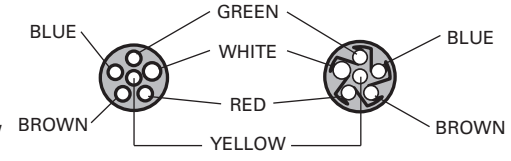

6-WAY ROUND PIN CONNECTOR WIRING DIAGRAM

**6-WAY MOLDED TRAILER/
SEALED CAR CONNECTOR & CABLE**

TRAILER END
As viewed from front face of 6-way connector with molded on cable.

CAR END
As viewed from front face of 6-way connector with sealed cable.

6-WAY ZINC DIE-CAST CONNECTOR

TRAILER END
As viewed from core back side where wires are attached with screws.

CAR END
As viewed from core back side where wires are attached with screws.

6 - W A Y W I R I N G I N D E X

Wire Color & Gauge	Molded Trailer/Sealed Car Connector Terminal	Zinc Die-Cast Connector Terminal
White / 10/14 gauge	Common Ground	GD - Common Ground
Blue / 10/14 gauge	Electric Brake	S - Electric Brake
Green / 14 gauge	Right Stop & Turn	TM - Tail & License
Red / 10/14 gauge	Auxiliary	LT - Left Stop & Turn
Brown / 14 gauge	Tail & License	RT - Right Stop & Turn
Yellow / 14 gauge	Left Stop & Turn	A - Auxiliary